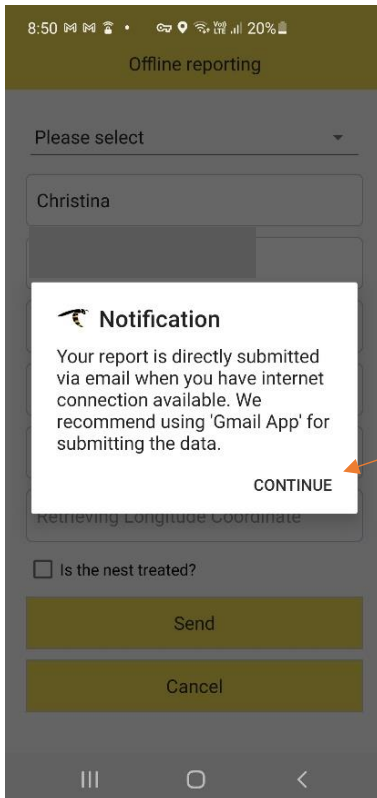

1. Main Menu

- Submit a report & view map
- ID an Insect or Arachnid
- Wasps & other information
- Pest Control Companies
- First Aid
- eWasp Website
- Contact eWasp Hotline
- Offline Reporting

Select Offline Reporting

2.

This message will appear, select continue.