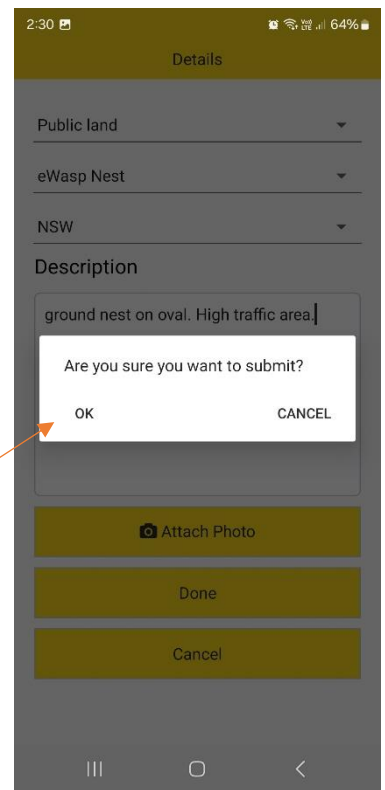

Select whether the nest has been treated.

Select o.k. to submit the report.