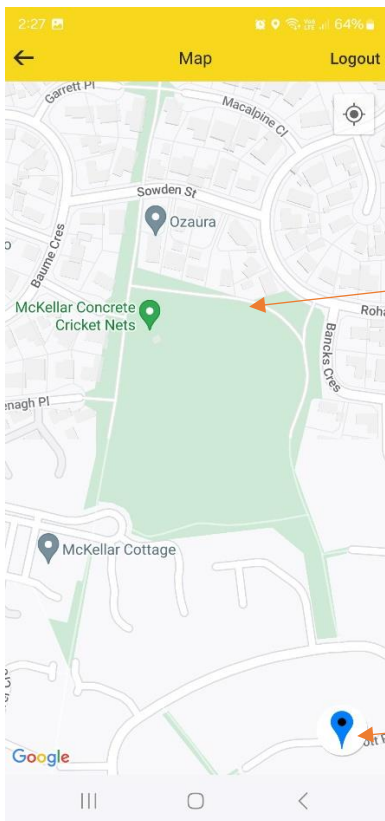

How to submit a report on the eWasp app

[Privacy Policy - eWasp](#)

1. Main Menu

Select Submit a report & view map

2. Register

When you select to drop a pin for the first time, you will be prompted to register an account.

3. Location request

If you have just registered, this message will appear, Select Allow

4. Map and reporting page

The map will appear.
You can move around the map/area to view other pins and zoom in and out using two fingers.
This is also where you submit a report, see below.

To submit a report, tap on the blue pin.

4 (a)

This message will appear, Select Yes

Tap the location of the nest on the map.

4.(b)

Once the pin has been dropped on the screen, you can:

- press/hold the pin to move it to the exact location.
- Zoom in and out using two fingers.