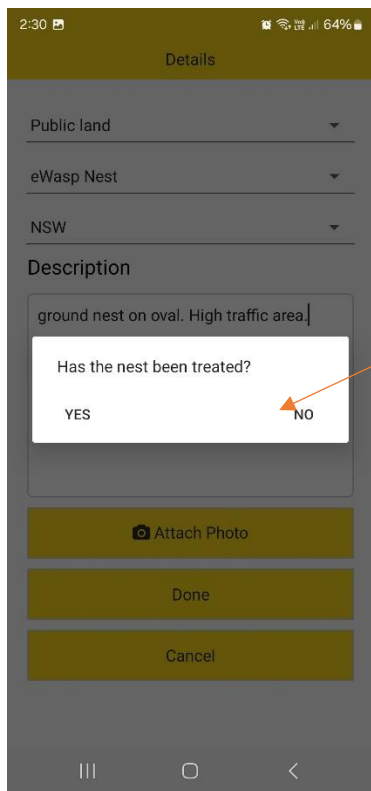

5 (b)

Select whether the nest has been treated.

Select o.k. to submit the report.

5 (c)

Done! An eWasp team member will receive the report to action.
Note: All public land reports to be reported directly to your council or state government for action.

If the report is on public or commercial land, your pin/report will be visible on the eWasp app map until it is actioned.