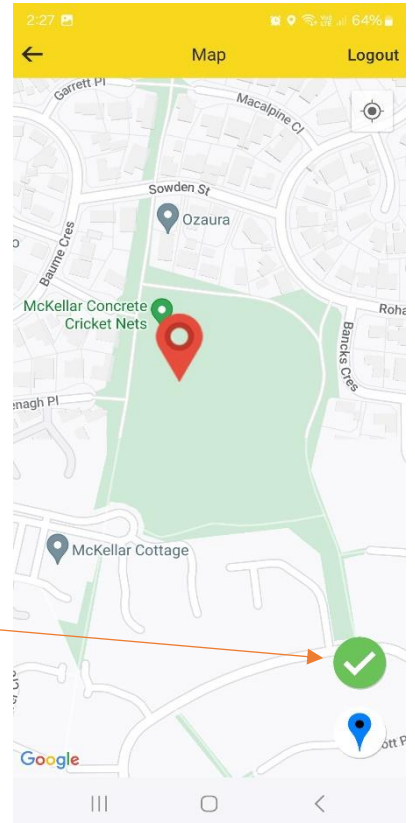

3. Location request

If you have just registered, this message will appear, Select Allow

4. Map and reporting page

The map will appear.
You can move around the map/area to view other pins and zoom in and out using two fingers.
This is also where you submit a report, see below.

To submit a report, tap on the blue pin.

4 (a)

This message will appear, Select Yes

Tap the location of the nest on the map.

4.(b)

Once the pin has been dropped on the screen, you can:

- press/hold the pin to move it to the exact location.
- Zoom in and out using two fingers.

When you are happy with the location, tap/select the green tick.

5. Report details

From the first dropdown, select land type.

5 (a)

From the second dropdown, select report type

You can also add a description, take, or upload a photo of the nest/location.