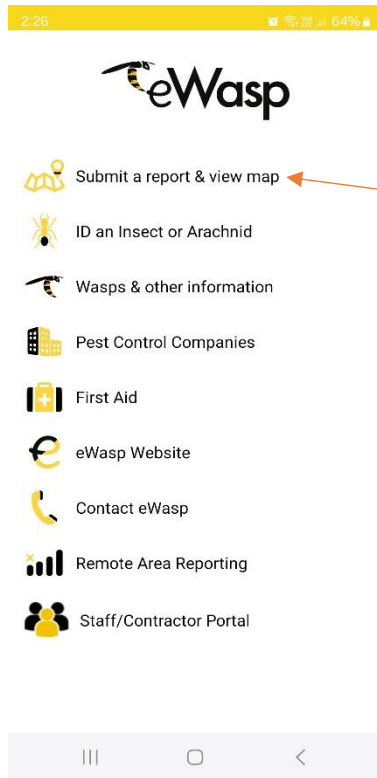

How to submit a report on the eWasp app

[Privacy Policy - eWasp](#)

1. Main Menu

Select Submit a report & view map

2. Register

When you select to drop a pin for the first time, you will be prompted to register an account.

3. Location request

If you have just registered, this message will appear, Select Allow

4. Map and reporting page

The map will appear.
You can move around the map/area to view other pins and zoom in and out using two fingers.
This is also where you submit a report, see below.

To submit a report, tap on the blue pin.

4 (a)

This message will appear, Select Yes

Tap the location of the nest on the map.

4.(b)

Once the pin has been dropped on the screen, you can:

- press/hold the pin to move it to the exact location.
- Zoom in and out using two fingers.

When you are happy with the location, tap/select the green tick.

5. Report details

From the first dropdown, select land type.

5 (a)

From the second dropdown, select report type

You can also add a description, take, or upload a photo of the nest/location.