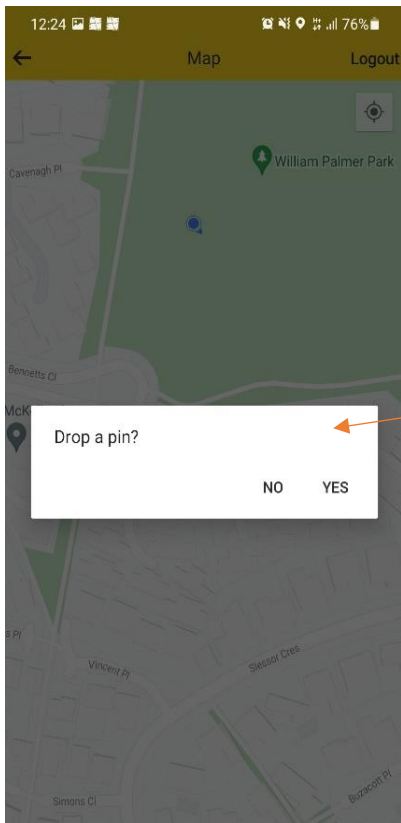

How to submit a report on the eWasp app

[Privacy Policy - eWasp](#)

1. Main Menu

Select Submit a report & view map

2. Register

When you select to drop a pin for the first time, you will be prompted to register an account.

3. Location request

If you have just registered, this message will appear, Select Allow

4. Map and reporting page

The map will appear.
You can move around the map/area to view other pins and zoom in and out using two fingers.
This is also where you submit a report, see below.

To submit a report, tap on the blue pin.

4 (a)

This message will appear, Select Yes

Tap the location of the nest on the map.

4.(b)

Once the pin has been dropped on the screen, you can:

- press/hold the pin to move it to the exact location.
- Zoom in and out using two fingers.

When you are happy with the location, tap/select the green tick.

5. Report details

From the first dropdown, select land type.

5 (a)

From the second dropdown, select report type

You can also add a description, take, or upload a photo of the nest/location.