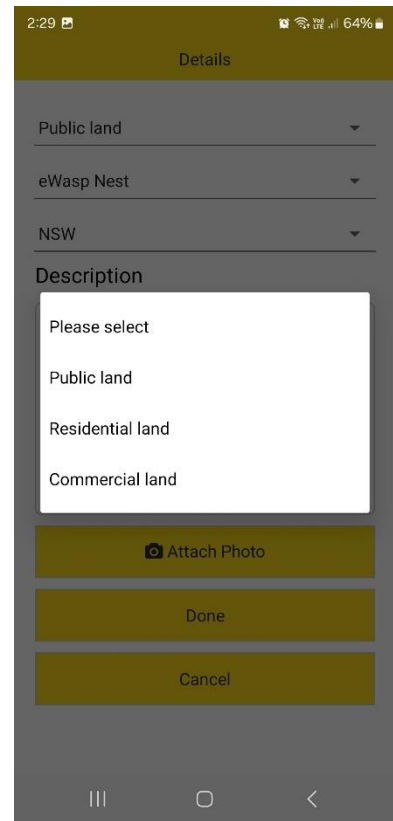

How to submit a report on the eWasp app

[Privacy Policy - eWasp](#)

1. Main Menu

Select Submit a report & view map

2. Register

When you select to drop a pin for the first time, you will be prompted to register an account.

3. Location request

If you have just registered, this message will appear, Select Allow

4. Map and reporting page

The map will appear.
You can move around the map/area to view other pins and zoom in and out using two fingers.
This is also where you submit a report, see below.

To submit a report, tap on the blue pin.

4 (a)

This message will appear, Select Yes

Tap the location of the nest on the map.

4.(b)

Once the pin has been dropped on the screen, you can:

- press/hold the pin to move it to the exact location.
- Zoom in and out using two fingers.

When you are happy with the location, tap/select the green tick.

5. Report details

From the first dropdown, select land type.

5 (a)

From the second dropdown, select report type

You can also add a description, take, or upload a photo of the nest/location.