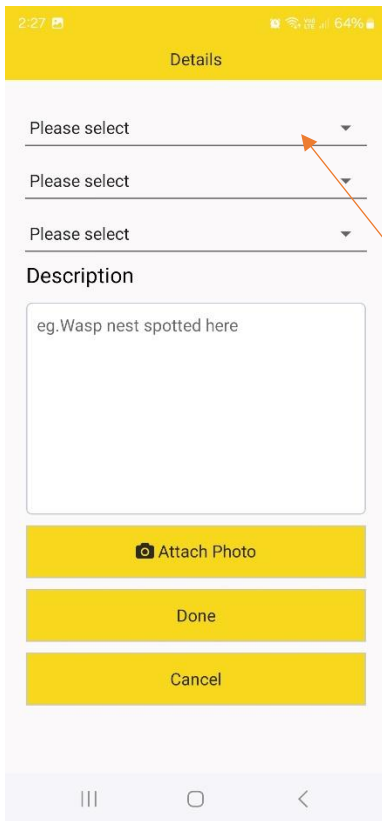

How to submit a report on the eWasp app

[Privacy Policy - eWasp](#)

1. Main Menu

Select Submit a report & view map

2. Register

When you select to drop a pin for the first time, you will be prompted to register an account.

3. Location request

If you have just registered, this message will appear, Select Allow

4. Map and reporting page

The map will appear.
You can move around the map/area to view other pins and zoom in and out using two fingers.
This is also where you submit a report, see below.

To submit a report, tap on the blue pin.

4 (a)

This message will appear, Select Yes

Tap the location of the nest on the map.

4.(b)

Once the pin has been dropped on the screen, you can:

- press/hold the pin to move it to the exact location.
- Zoom in and out using two fingers.

When you are happy with the location, tap/select the green tick.

5. Report details

From the first dropdown, select land type.

5 (a)

From the second dropdown, select report type

You can also add a description, take, or upload a photo of the nest/location.