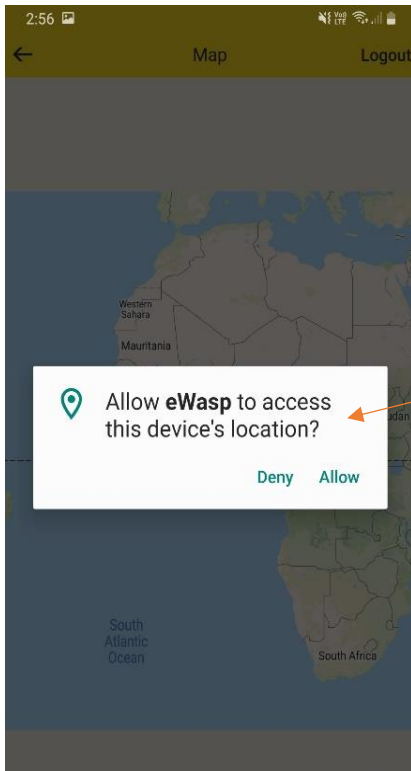

How to submit a report on the eWasp app

[Privacy Policy - eWasp](#)

1. Main Menu

Select Submit a report & view map

2. Register

When you select to drop a pin for the first time, you will be prompted to register an account.

3. Location request

If you have just registered, this message will appear, Select Allow

4. Map and reporting page

The map will appear.
You can move around the map/area to view other pins and zoom in and out using two fingers.
This is also where you submit a report, see below.

To submit a report, tap on the blue pin.

4 (a)

This message will appear, Select Yes

Tap the location of the nest on the map.

4.(b)

Once the pin has been dropped on the screen, you can:

- press/hold the pin to move it to the exact location.
- Zoom in and out using two fingers.

When you are happy with the location, tap/select the green tick.

5. Report details

From the first dropdown, select land type.

5 (a)

From the second dropdown, select report type

You can also add a description, take, or upload a photo of the nest/location.