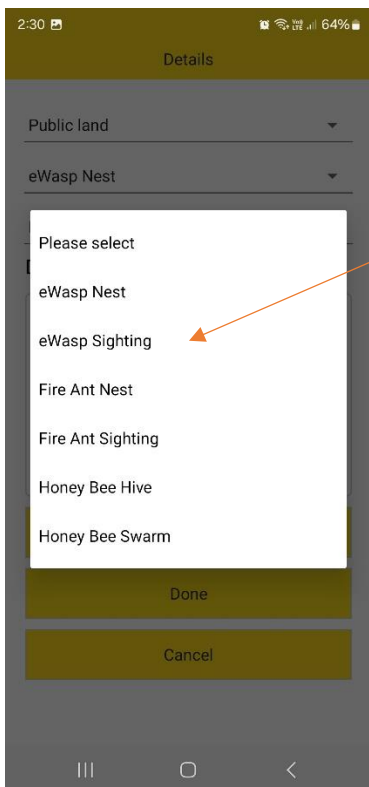

3. Location request

If you have just registered, this message will appear, Select Allow

4. Map and reporting page

The map will appear.
You can move around the map/area to view other pins and zoom in and out using two fingers.
This is also where you submit a report, see below.

To submit a report, tap on the blue pin.

4 (a)

This message will appear, Select Yes

Tap the location of the nest on the map.

4.(b)

Once the pin has been dropped on the screen, you can:

- press/hold the pin to move it to the exact location.
- Zoom in and out using two fingers.

When you are happy with the location, tap/select the green tick.

5. Report details

From the first dropdown, select land type.

5 (a)

From the second dropdown, select report type

You can also add a description, take, or upload a photo of the nest/location.