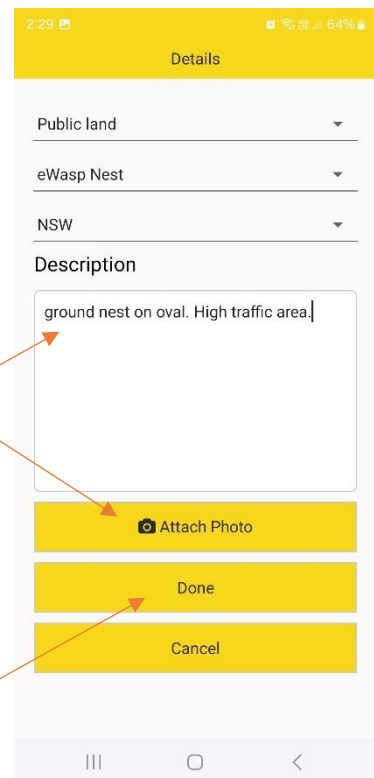

From the second dropdown, select report type

You can also add a description, take, or upload a photo of the nest/location.

Next step is to select Done.